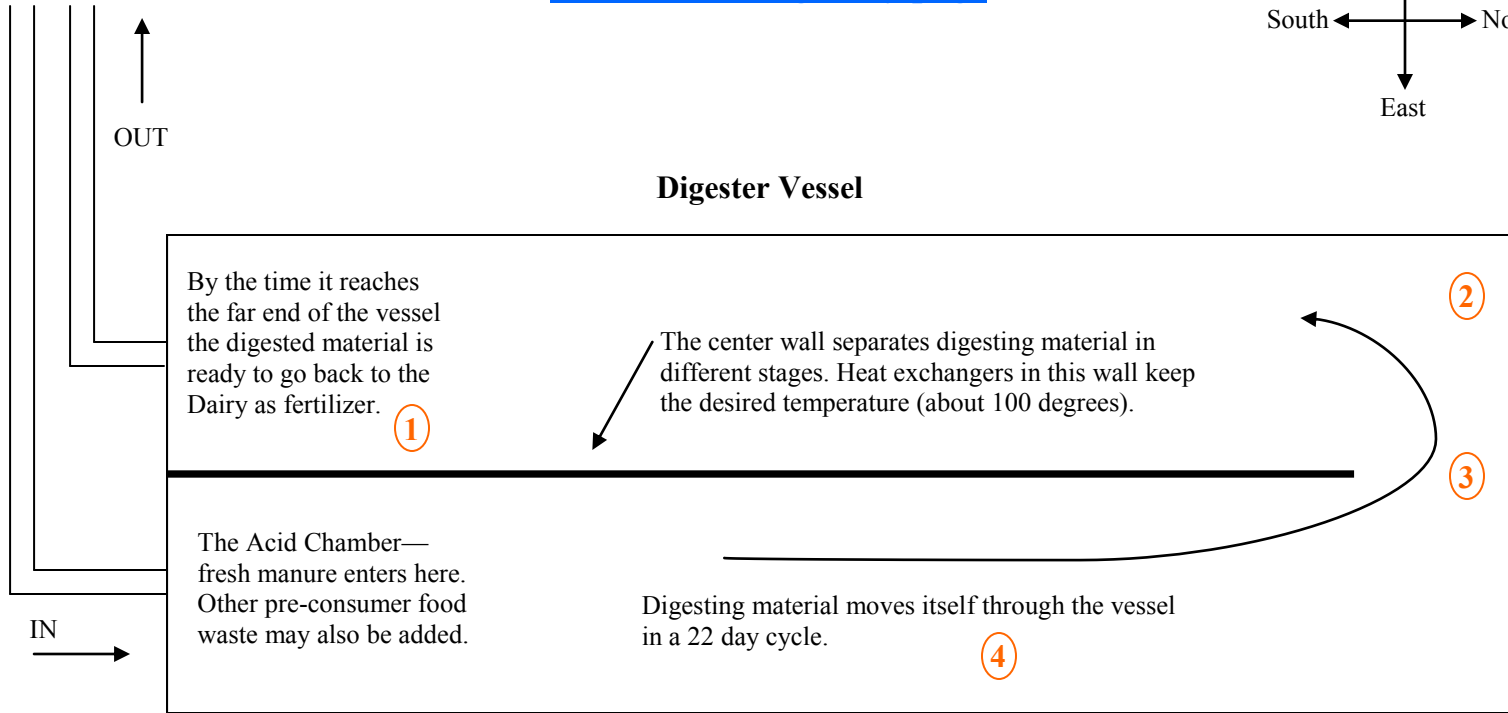

North Lynden Farm Power Digester

September Photo Gallery Map Locations in Red Numbers
[Go back to the gallery page](#)

Nearby MJD Dairy provides manure

Nearby Van Wingerden greenhouses benefit from hot water piped over from the digester.

Pipelines come and go from nearby MJD Dairy, bringing fresh manure as an input, and sending back digested manure at the end of the 22 day cycle.

⑥ Loomis Trail Road

Bob Hall Road